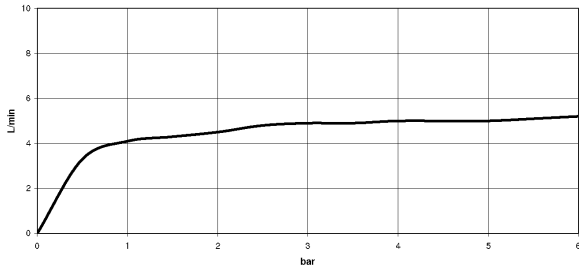

### Dimensional drawing

All dimensions in mm / inch = mm x 0,0394

Shower - Madison  
Body spray without volume control - platinum matte  
Article number: 28 518 360-06

### Flow rate chart