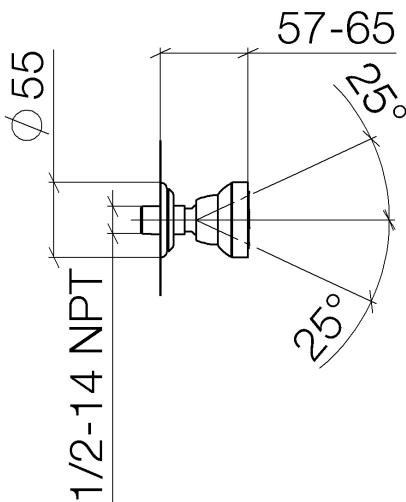

Shower - Madison  
Body spray without volume control - platinum matte  
Article number: 28 518 360-06

- Ø 2-1/8"
- swivels 25°
- Stream: Rain
- Flange diameter 2-1/8"
- 1/2" connection
- Water flow rate limited to max. 1.3 gpm

### Dimensional drawing

All dimensions in mm / inch = mm x 0,0394

Shower - Madison  
Body spray without volume control - platinum matte  
Article number: 28 518 360-06

### Trajectory length diagram

Shower - Madison  
Body spray without volume control - platinum matte  
Article number: 28 518 360-06