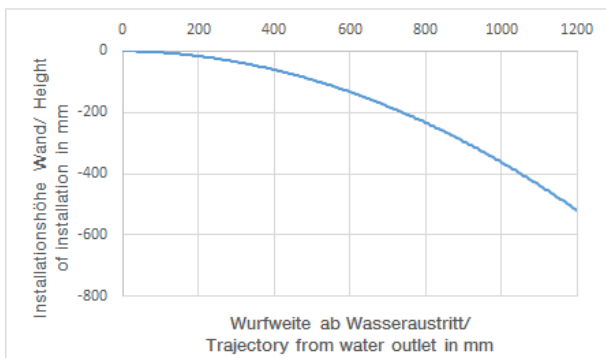

Shower - Madison  
Body spray without volume control - platinum matte  
Article number: 28 518 360-06

- Ø 2-1/8"
- swivels 25°
- Stream: Rain
- Flange diameter 2-1/8"
- 1/2" connection
- Water flow rate limited to max. 1.3 gpm

### Dimensional drawing

All dimensions in mm / inch = mm x 0,0394

Shower - Madison  
Body spray without volume control - platinum matte  
Article number: 28 518 360-06

### Flow rate chart

### Trajectory length diagram

Shower - Madison  
Body spray without volume control - platinum matte  
Article number: 28 518 360-06